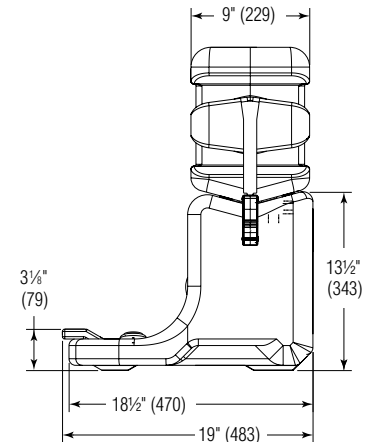

This unit is not rated for outdoor use.

Standard Equipment

Tank

12"H x 22"W x 9"D tank made of translucent white high-density polyethylene.

Pedestal

13½"H x 22"W x 18½"D pedestal made of opaque yellow polypropylene, with a black polypropylene pull-down arm.

Wall Bracket

Stainless steel mounting bracket

Waste

Nipple for ½" I.D. tube.

Construction

Refillable eyewash tank fills to 7 gallons. Weighs 60 lb filled and 3.5 lb empty. Translucent tank made of impact resistant plastic. Pedestal supports the eyewash tank and weighs 6 lb. The yellow pedestal and black pull-down arm are made of impact-resistant and chemical-resistant plastic. Wall bracket is stainless steel.

Dimensions (mm)

Optional Add-On Equipment

EYEWASH B-399*

- Provides Transportation and Waste Collection for EYEWASH-B-921
- Easy to "Park" from Right or Left Side Approach
- Dual Drain Holes Allow for Alternate Positioning of On-Site Unit
- Includes Two Clearly Marked Eyewash Signs