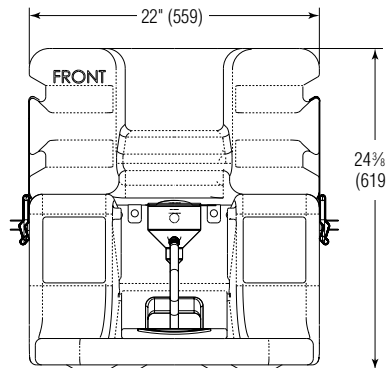

Dimensions (mm)

Optional Add-On Equipment

EYEWASH B-399*

- Provides Transportation and Waste Collection for EYEWASH-B-921
- Easy to "Park" from Right or Left Side Approach
- Dual Drain Holes Allow for Alternate Positioning of On-Site Unit
- Includes Two Clearly Marked Eyewash Signs

*Sold Separately

This information is subject to change without notice.